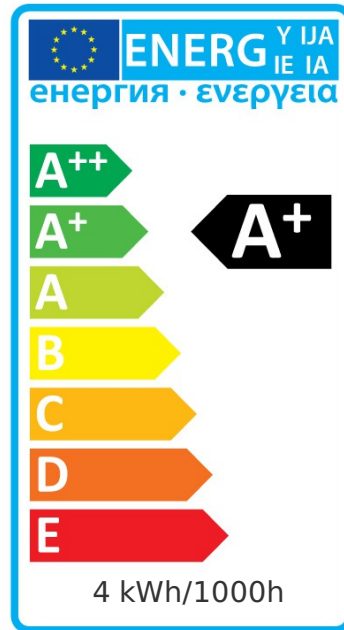

British Electric Lamps Limited

Looking to the future...

4W LED Vintage Candle Dimmable - SBC, Amber, 2000K

Details

Product Code	01452
Volts	240
Watts	4
Cap Type	SBC/B15
Colour / Finish	Warm White
Colour Temp (K)	2000
Lumens	300
Energy Rating	A+
Burn Hours	15000
Dimmable?	Yes
Box Qty	10
MOQ	1
Height (mm)	104
Diameter (mm)	35
CRI (ra)	80+
Switching Cycles	7500
Energy Consumption (kWh/1000h)	4
Driver Required	No
Ballast required	No
Transformer Required	No
Barcode	5013588014524
Inner Quantity	20
Outer Box Qty	100